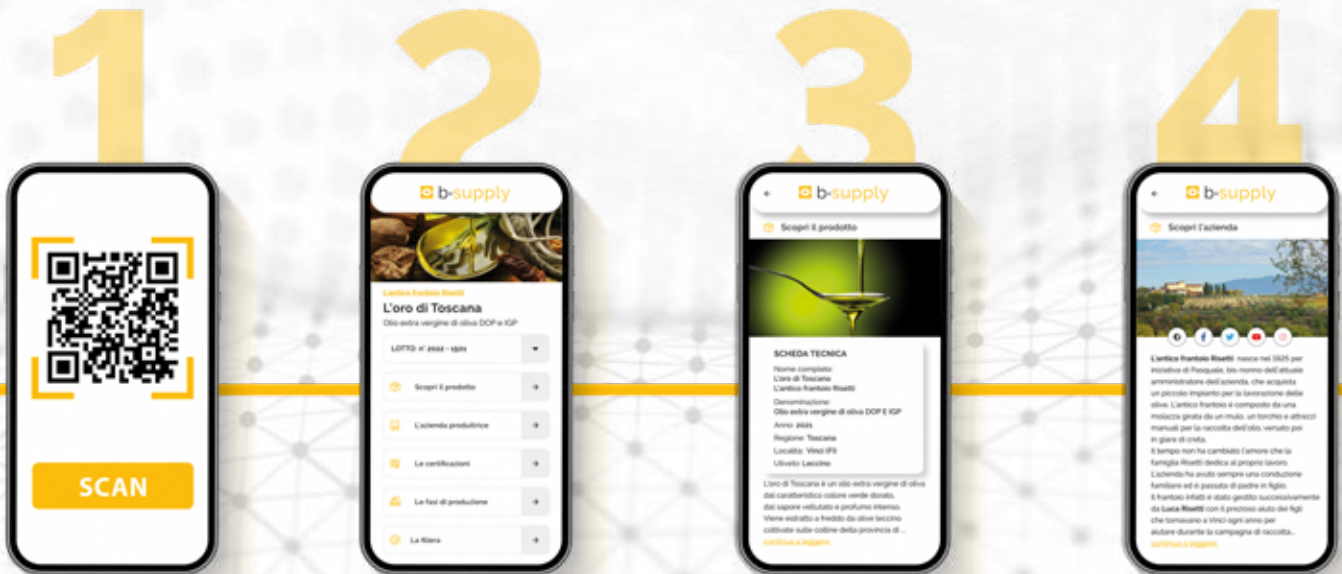

AUTHENTICITY GUARANTEED

The consumer scans the QRcode on the product label to find out its origin and information acquired during each step of the supply chain. Videos and pictures about the manufacturer can also be implemented to offer a customer experience throughout the product history and the value proposition of the company.

Blockchain notarization guarantees the authenticity of the product and the exact date of all information contained in B-Supply.

Scan
the QRcode
on the label

Check the
authenticity of
the product

Retrace
backward the
supply chain

Read more
about the
manufacturer

SCAN THE QR CODE
TO TEST OUR DEMO!